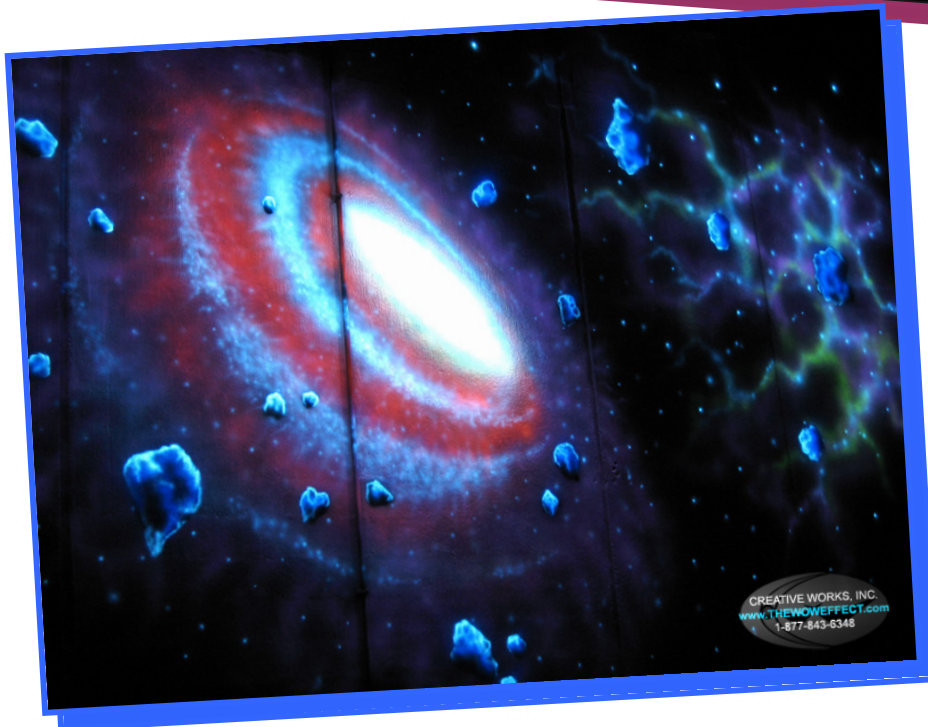

TO LEARN MORE ABOUT THE SPACE QUEST THEME and how Creative Works can design and build your site for operational efficiency and profit maximization, review our [Brochure](#) and **call our Theme Factory toll free at 877-843-6348**. Our Space Quest theme is customizable for all types of entertainment attractions, from laser tag arenas and blacklight golf courses to dark rides, tourist attractions, amusement & theme park rides and more.