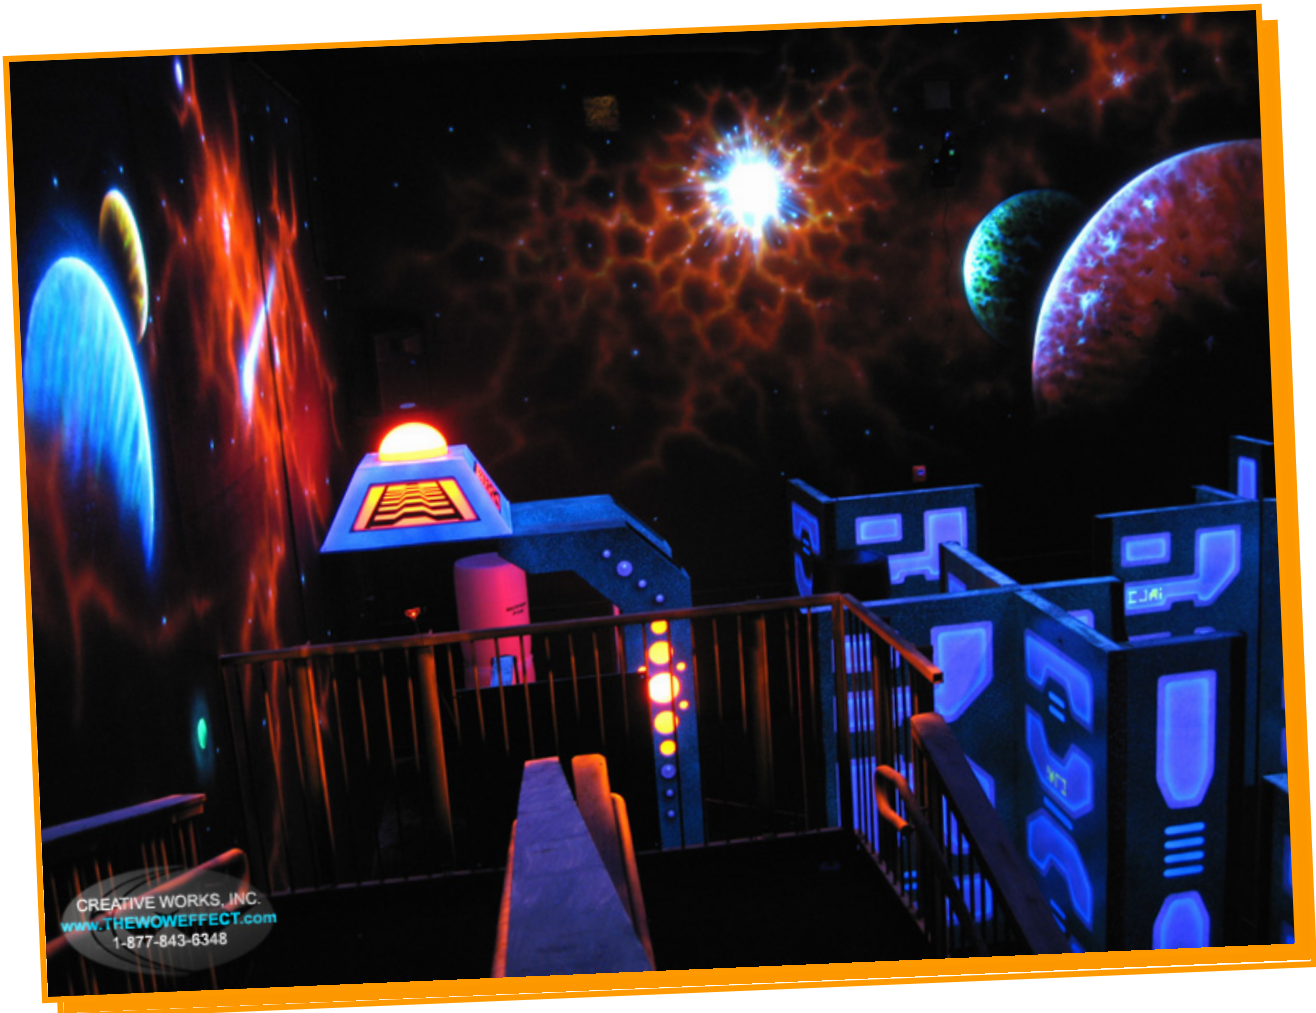

As with the first location we themed in Blaine, MN we themed this 3,500 square foot two-level arena in St Peters, MO with softer purples and blues and built a 14' Reactor Core as the focal point of the arena. The Space Quest theme includes high-tech glowing walls with geometric shapes and 3D graphics, expansive wall murals of planetary bodies, distant solar systems, and brightly colored nebulae, as well as glowing props and special effects lighting. Here's how their project went...

The Laser Tag Arena – Once inside the arena, guests are simply blown away by the dramatic scenes of space, impressive glowing props, and spectacular special effects lighting.

Featuring 3,500 square feet of multi-level space age labyrinth, the arena walls provide an impressive backdrop for guests as they live out their action adventure fantasies and battle their opponents in this futuristic landscape. Our Space Quest themed environment has become so popular for its 3D geometric shapes, shoot-through holes, and angled edges and it was made even more impressive with Brunswick's unique blend of cool blues and vivid purple hues. Space-age storage containers and futuristic crates are strategically placed throughout the arena and provide a wonderful cover for players as they complete their missions.

The dazzling space scenes adorned along the arena perimeter walls removes any sense of being inside a closed-in space and provides guests with breathtaking views of the massive expanse of outer space. From enormous planets and moons to brilliant nebulae and streaking comets, this laser tag arena has it all! The walls fade away as players rid the galaxy of their chosen opponents and reach for glory among the stars.