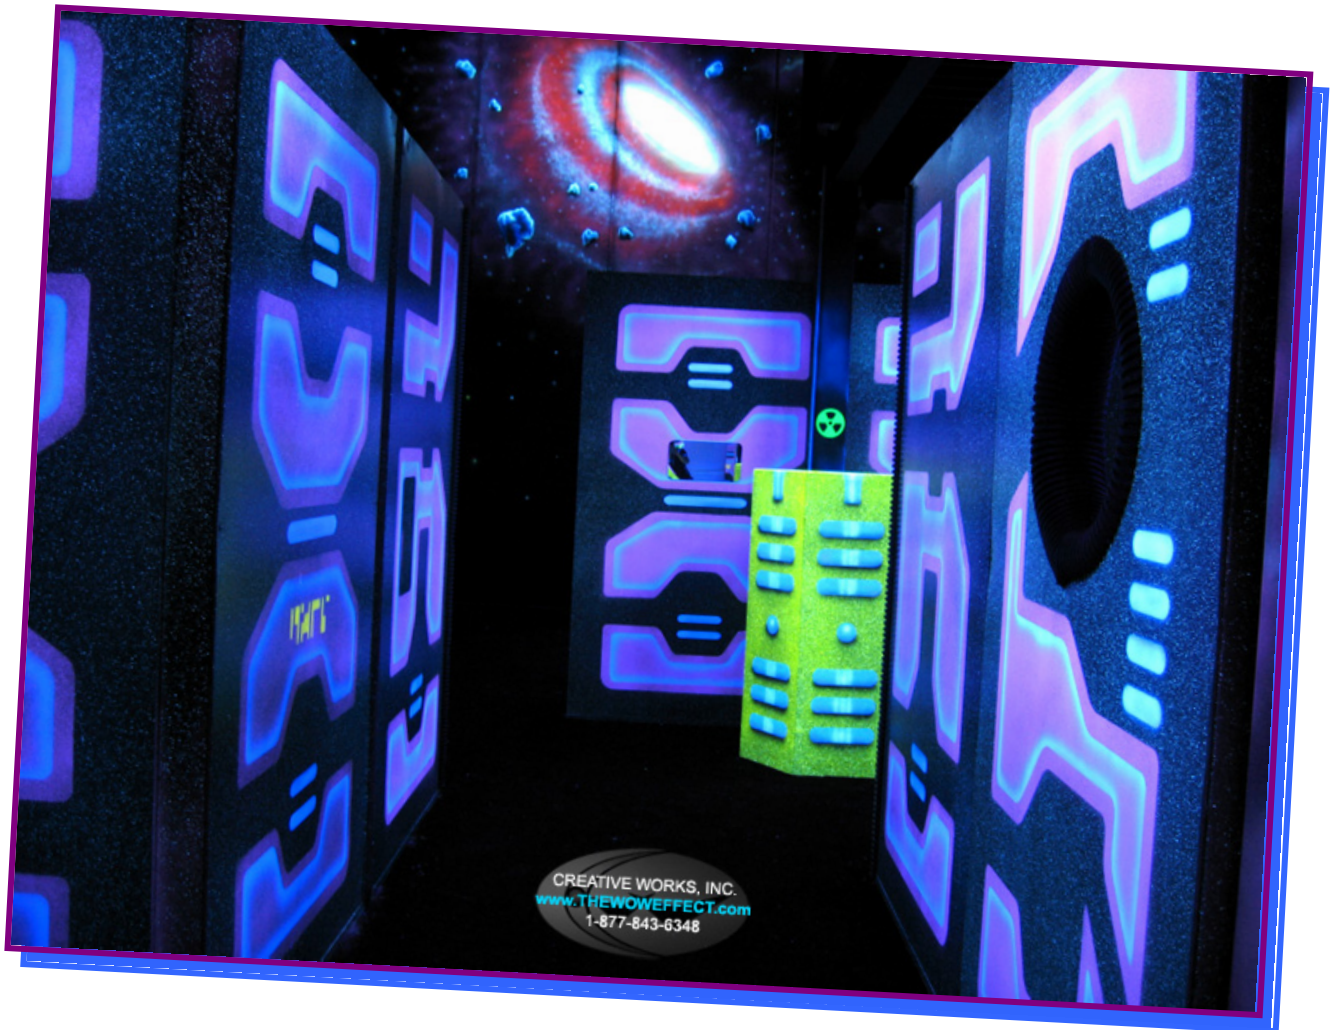

August 2007

Recent Project: Brunswick Zone XL

Location: St Peters, MO

Statistics:

- 3,500 sq. ft. Laser Tag Arena with 2 Levels

Theme: [Space Quest](#) – The Brunswick group came to us and asked for the popular Space Quest theme to be slightly customized to fit their palate of colors and the overall look and feel of their facilities. They have initially contracted us to provide our themeing services to three facilities located in Minnesota, Missouri, and Illinois.

As with the first location we themed in Blaine, MN we themed this 3,500 square foot two-level arena in St Peters, MO with softer purples and blues and built a 14' Reactor Core as the focal point of the arena. The Space Quest theme includes high-tech glowing walls with geometric shapes and 3D graphics, expansive wall murals of planetary bodies, distant solar systems, and brightly colored nebulae, as well as glowing props and special effects lighting. Here's how their project went...

Briefing & Vesting Rooms – Both rooms are themed with our high-tech circuit panels and 3D airbrushed artwork along the walls, giving guests the definite feeling that they've stepped into another world. The futuristic Mission Rules sign in the Briefing Room and our new [LED Racks](#) in the Vesting Room provide stunning visual effects as guests are instructed on their game play scenarios and suit up into their advanced laser tag gear.