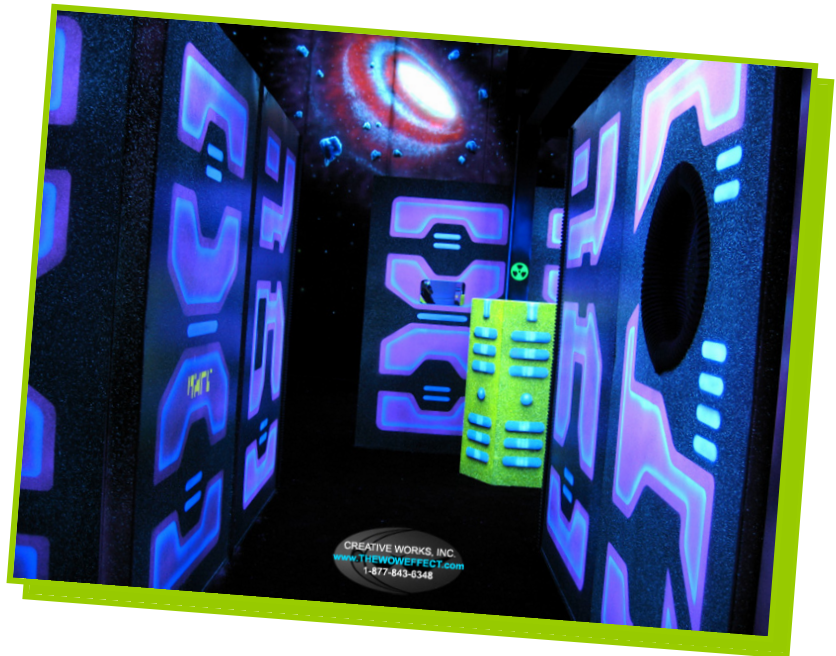

August 2007

Recent Project: Brunswick Zone XL

Location: St Peters, MO

Statistics:

- 3,500 sq. ft. Laser Tag Arena with 2 Levels

Theme: [Space Quest](#) – The Brunswick group came to us and asked for the popular Space Quest theme to be slightly customized to fit their palate of colors and the overall look and feel of their facilities. They have initially contracted us to provide our themeing services to three facilities located in Minnesota, Missouri, and Illinois.

As with the first location we themed in Blaine, MN we themed this 3,500 square foot two-level arena in St Peters, MO with softer purples and blues and built a 14' Reactor Core as the focal point of the arena. The Space Quest theme includes high-tech glowing walls with geometric shapes and 3D graphics, expansive wall murals of planetary bodies, distant solar systems, and brightly colored nebulae, as well as glowing props and special effects lighting. Here's how their project went...

The Laser Tag Arena – Once inside the arena, guests are simply blown away by the dramatic scenes of space, impressive glowing props, and spectacular special effects lighting.

Featuring 3,500 square feet of multi-level space age labyrinth, the arena walls provide an impressive backdrop for guests as they live out their action adventure fantasies and battle their opponents in this futuristic landscape. Our Space Quest themed environment has become so popular for its 3D geometric shapes, shoot-through holes, and angled edges and it was made even more impressive with Brunswick's unique blend of cool blues and vivid purple hues. Space-age storage containers and futuristic crates are strategically placed throughout the arena and provide a wonderful cover for players as they complete their missions.