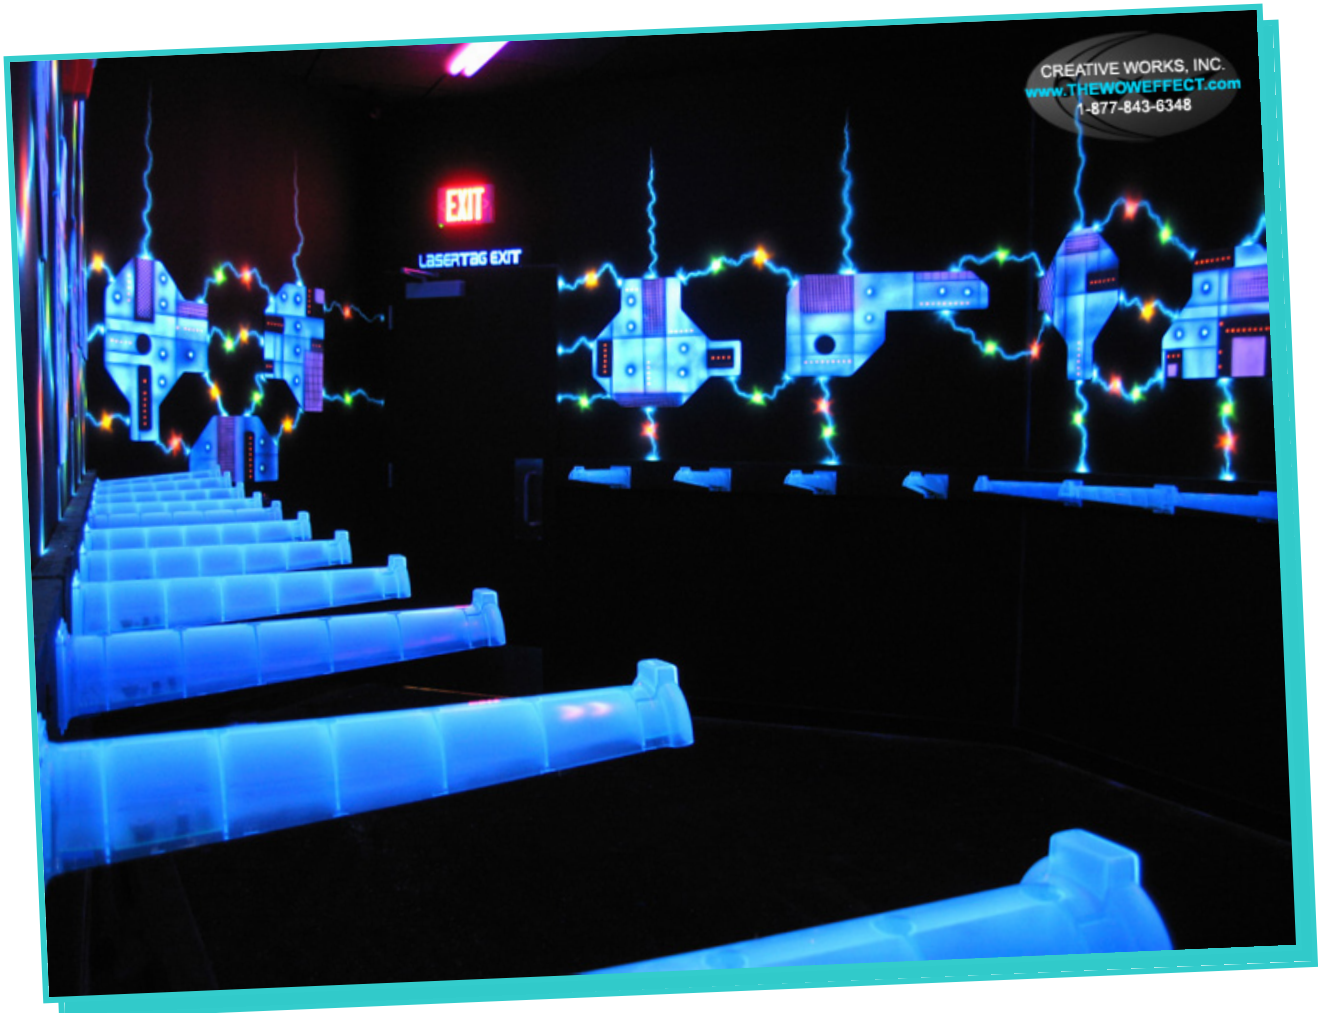

As with the first location we themed in Blaine, MN we themed this 3,500 square foot two-level arena in St Peters, MO with softer purples and blues and built a 14' Reactor Core as the focal point of the arena. The Space Quest theme includes high-tech glowing walls with geometric shapes and 3D graphics, expansive wall murals of planetary bodies, distant solar systems, and brightly colored nebulae, as well as glowing props and special effects lighting. Here's how their project went...

The Laser Tag Arena – Once inside the arena, guests are simply blown away by the dramatic scenes of space, impressive glowing props, and spectacular special effects lighting.

Featuring 3,500 square feet of multi-level space age labyrinth, the arena walls provide an impressive backdrop for guests as they live out their action adventure fantasies and battle their opponents in this futuristic landscape. Our Space Quest themed environment has become so popular for its 3D geometric shapes, shoot-through holes, and angled edges and it was made even more impressive with Brunswick's unique blend of cool blues and vivid purple hues. Space-age storage containers and futuristic crates are strategically placed throughout the arena and provide a wonderful cover for players as they complete their missions.

The dazzling space scenes adorned along the arena perimeter walls removes any sense of being inside a closed-in space and provides guests with breathtaking views of the massive expanse of outer space. From enormous planets and moons to brilliant nebulae and streaking comets, this laser tag arena has it all! The walls fade away as players rid the galaxy of their chosen opponents and reach for glory among the stars.