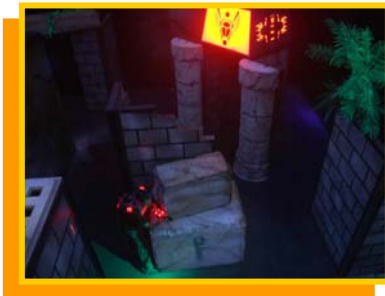

**Details:** Guests embark on a thrilling quest to become legendary heroes in this themed environment, which is crafted to resemble an ancient temple lost deep in the jungle and filled with mysterious artifacts and treasure.

**Lobby, Arcade & Party Rooms** – These areas were themed as an ancient stone village nestled deep in a tropical jungle. Impressive stone architecture reaches high into the air surrounded by ancient ruins and scenes of the lush jungle both near and far off into the distance.

**Briefing & Vesting Rooms** – These rooms are themed as preparatory chambers which lead to the large temple where guests play out their adventures. The 3D stone clusters and cracked walls create an amazing atmosphere that both entice and excite guests in preparation for their adventures.

**Laser Tag Arena** – Throughout the arena maze on both levels guests are surrounded by clusters of large stone-like blocks and columns, glowing 3D ancient writings and symbols, fallen blocks along the tops of the walls, jungle foliage and tree tops, and enormous stone-carved symbols adorning the walls. In the center of the chamber is a 14' tall torch tower with interior-illuminated symbols along its base and sides and a large glowing flame at its top. A large stone-like Mayan head watches the adventurers from on high as they embark on their missions, billowing fog and illuminating its glowing eyes to those who dare come near.