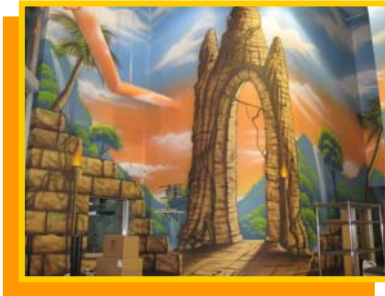

Project: **LASER TAG ADVENTURE, Waukesha, WI.**

November, 2007

**Details:** Guests embark on a thrilling quest to become legendary heroes in this themed environment, which is crafted to resemble an ancient temple lost deep in the jungle and filled with mysterious artifacts and treasure.

**Lobby, Arcade & Party Rooms** – These areas were themed as an ancient stone village nestled deep in a tropical jungle. Impressive stone architecture reaches high into the air surrounded by ancient ruins and scenes of the lush jungle both near and far off into the distance.

**Laser Tag Arena** – Throughout the arena maze on both levels guests are surrounded by clusters of large stone-like blocks and columns, glowing 3D ancient writings and symbols, fallen blocks along the tops of the walls, jungle foliage and tree tops, and enormous stone-carved symbols adorning the walls. In the center of the chamber is a 14' tall torch tower with interior-illuminated symbols along its base and sides and a large glowing flame at its top. A large stone-like Mayan head watches the adventurers from on high as they embark on their missions, billowing fog and illuminating its glowing eyes to those who dare come near.