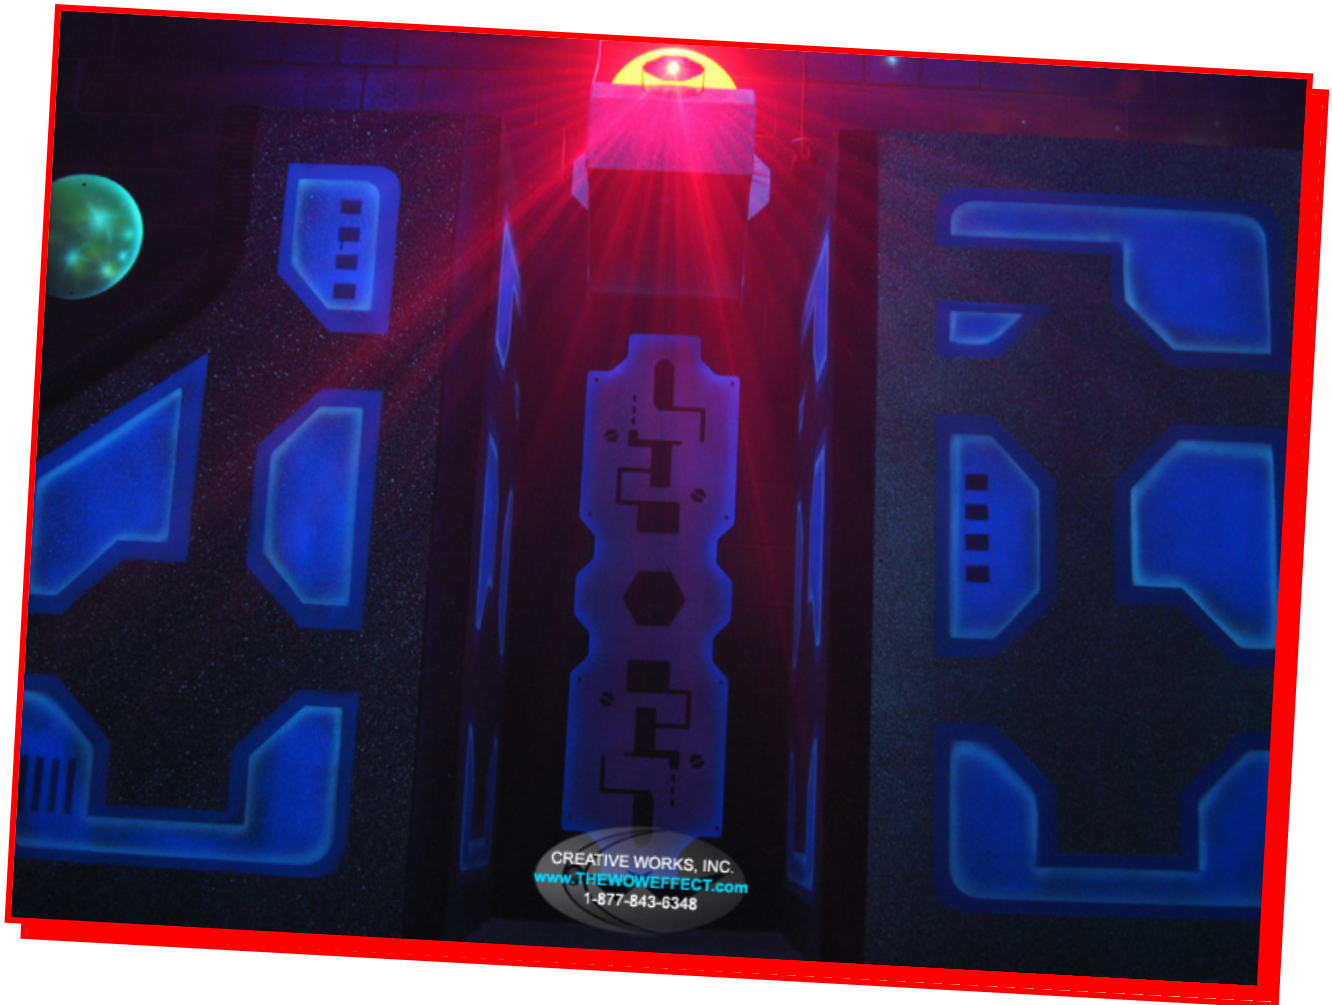

James chose to install our popular Space Quest theme as he felt his guests would be enthralled with the high-tech looking arena walls, eye-popping and expansive perimeter wall murals of planetary bodies and intense scenes of outer space, the glowing team bases, and overall special effects lighting for the overall environment. Here's how their project went...

Briefing Room – Guests enter the laser tag attraction to receive instruction and their game play scenarios inside the Briefing Room, which is themed as a space marines briefing alcove. With its bright clean geometric shapes on the walls and iron-like Mission Rules sign cutout, this room sets the tone for the rest of the experience and prepares guests for their glorious adventures throughout the galaxy.

Vesting Room – After receiving their instructions in the Briefing Room, guests are taken to the Vesting Room to suit up into their high-tech vests and prepare for their mission. Entering this room is like stepping into a live-action space movie taking place on some starship traveling across the far reaches of space. With its high-tech circuitry along the walls, glowing fluorescent carpet, and blinking laser tag equipment guests are pumped for action as they enter the laser tag arena.

The Laser Tag Arena – A myriad of corridors, cubby holes, and corners create the amazing arena maze inside this 1,200 square foot area. The arena walls stand out with their clean blue 3D geometric shapes, shoot-through holes, and angled edges. With out-of-this-world planetary murals on the perimeter walls, an awesome red laser scanner shooting its beam across the maze, and glowing domes on both team bases, guests at Sunset Lanes are sure to be “WOW”ed for years to come!